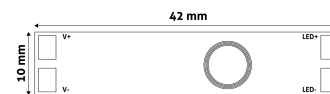

PRODUCT OUTLINE