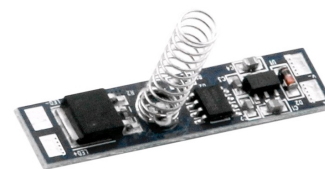

**BOX PICTURE**

**TECHNICAL DETAILS**

**Wattage:** 96W  
**Voltage:** 12-24V  
**Dimmability:**  
**IP standard:** IP20

**Avide LED Strip 12V-24V 96W Alu Profile Mini Controller with Touch button**

**Product code:** AAP-MINICTRL-T  
**Brand link:** [avidelighting.com/qr/AAP-MINICTRL-T](https://avidelighting.com/qr/AAP-MINICTRL-T)  
**ID:** AB-190518  
**Company name:** Bramcke Hungary Kft.  
**Company address:** Kishatár utca 17., 4031 Debrecen

Date of issue: 2024-04-23

Page: 2/3

**PRODUCT SIZE**

Magasság: 10mm  
 Szélesség: 10mm  
 Hosszúság: 42mm

**CARDBOARD BOX**

EAN: 5999562281017  
 Packaging: 1/b  
 Dimensions: 50mm x 20mm x 10mm  
 Net weight: 13.6g  
 Gross weight: 15.7g

**PRODUCT PICTURE**

**PRODUCT OUTLINE**

Avide LED Strip 12V-24V 96W Alu Profile Mini Controller with Touch button

**Product code:** AAP-MINICTRL-T  
**Brand link:** [avidelighting.com/qr/AAP-MINICTRL-T](https://avidelighting.com/qr/AAP-MINICTRL-T)  
**ID:** AB-190518  
**Company name:** Bramcke Hungary Kft.  
**Company address:** Kishatár utca 17., 4031 Debrecen