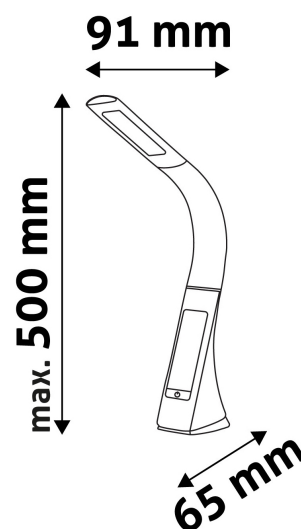

PRODUCT OUTLINE