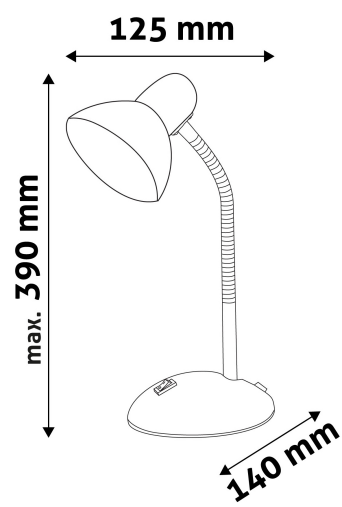

**QR code:**  
**Date of issue:** 2024-04-16  
**Page:** 2/3

**PRODUCT SIZE**

Width: 140mm  
 Height: 390mm  
 Depth:

**CARDBOARD BOX**

EAN: 5999097915524  
 Packaging: 1/b 12/c 192/p  
 Dimensions: 150mm x 235mm x 150mm  
 Net weight: 765g  
 Gross weight: 875g

**CARTON**

EAN: 5999097915531  
 Packaging: 1/b 12/c 192/p  
 Dimensions: 470mm x 320mm x 490mm  
 Net weight: 9.18kg  
 Gross weight: 10.5kg

**PALLET EXAMPLE**

Height:  
 Width: 120cm (std Euro pallet)  
 Depth: 80cm (std Euro pallet)  
 Cartons per pallet: 16carton/pallet  
 Cartons per row:  
 Net weight: 146.88kg  
 Gross weight: 168kg

**PRODUCT PICTURE**

**PRODUCT OUTLINE**