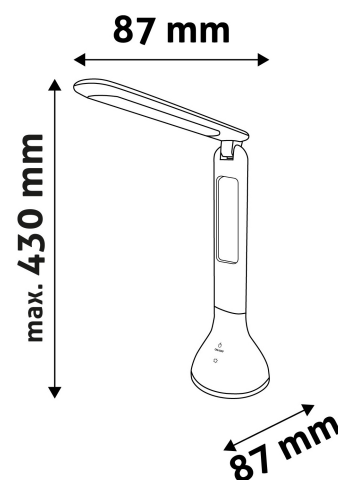

PRODUCT OUTLINE