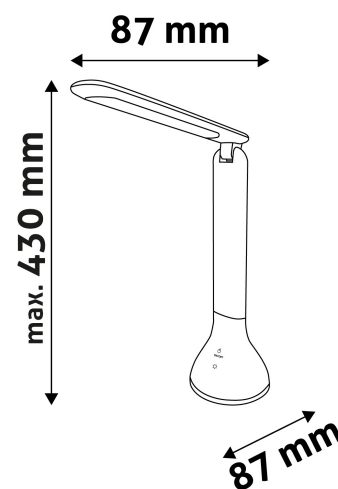

PRODUCT OUTLINE