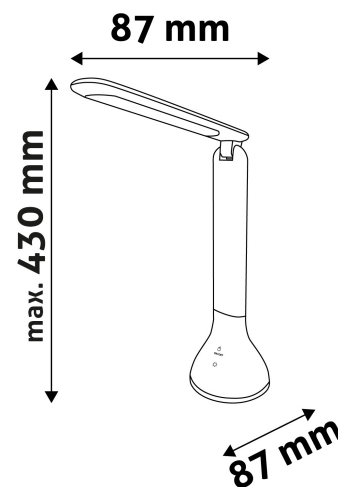

PRODUCT OUTLINE