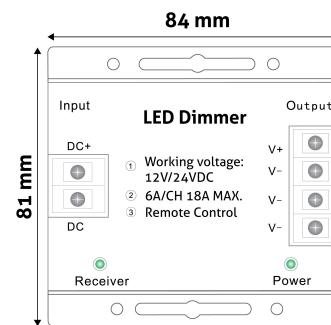

PRODUCT OUTLINE