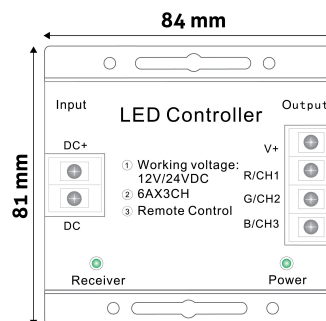

PRODUCT PICTURE

PRODUCT OUTLINE

Avide LED Strip 12-24V 216W RGB 6 Keys RF Touch Remote and Controller

Product code: ABLS12V6TKRGB-216W-RFC
Brand link: avidelighting.com/qr/ABLS12V6TKRGB-216W-RFC
ID: AB-190518
Company name: Bramcke Hungary Kft.
Company address: Kishatár utca 17., 4031 Debrecen