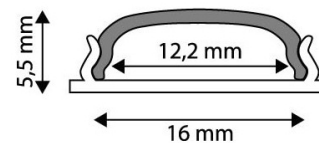

PRODUCT SIZE

Width: 16mm
 Height: 5.5mm
 Depth: 1 000mm

PRODUCT PICTURE

CARDBOARD BOX

EAN: 5999097910864
 Packaging: 1/b
 Dimensions: 16mm x 1 020mm x 5.5mm
 Net weight: 86g
 Gross weight: 97g

PRODUCT OUTLINE

CARTON

EAN: 5999097910871
 Packaging: 1/b
 Dimensions: 1 070mm x 190mm x 170mm
 Net weight: 0.086kg
 Gross weight: 0.097kg

PALLET EXAMPLE

Height:
 Width: 120cm (std Euro pallet)
 Mepth: 80cm (std Euro pallet)
 Cartons per pallet: 1carton/pallet
 Cartons per row:
 Net weight: 0.086kg
 Gross weight: 0.097kg