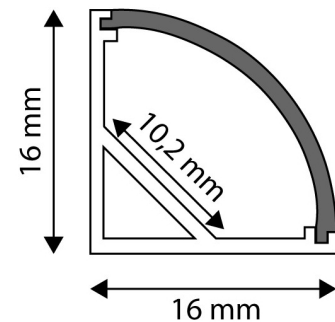

Date of issue: 2024-05-06

Page: 2/3

**PRODUCT SIZE**

Width: 21.9mm  
 Height: 5mm  
 Depth: 2 000mm

**PRODUCT PICTURE**

**CARDBOARD BOX**

EAN: 5999097910963  
 Packaging: (2/bl)  
 Dimensions: 20mm x 2 020mm x 5mm  
 Net weight: 184g  
 Gross weight: 210g

**PRODUCT OUTLINE**

**CARTON**

EAN: 5999097910970  
 Packaging: (2/bl)  
 Dimensions: 2 070mm x 200mm x 160mm  
 Net weight: 0.184kg  
 Gross weight: 0.21kg

**PALLET EXAMPLE**

Height:  
 Width: 120cm (std Euro pallet)  
 Mepth: 80cm (std Euro pallet)  
 Cartons per pallet: 1carton/pallet  
 Cartons per row:  
 Net weight: 0.184kg  
 Gross weight: 0.21kg