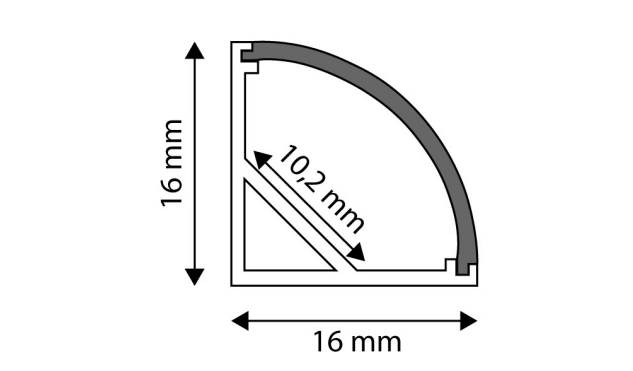

Page: 2/3

PRODUCT SIZE

Width: 21.9mm
 Height: 5mm
 Depth: 1 000mm

PRODUCT PICTURE

CARDBOARD BOX

EAN: 5999562289921
 Packaging: 1/b
 Dimensions: 20mm x 1 020mm x 5mm
 Net weight: 86g
 Gross weight: 97g

PRODUCT OUTLINE

CARTON

EAN: 5999562289938
 Packaging: 1/b
 Dimensions: 1 070mm x 190mm x 170mm
 Net weight: 0.086kg
 Gross weight: 0.097kg

PALLET EXAMPLE

Height:
 Width: 120cm (std Euro pallet)
 Mepth: 80cm (std Euro pallet)
 Cartons per pallet: 1carton/pallet
 Cartons per row:
 Net weight: 0.086kg
 Gross weight: 0.097kg