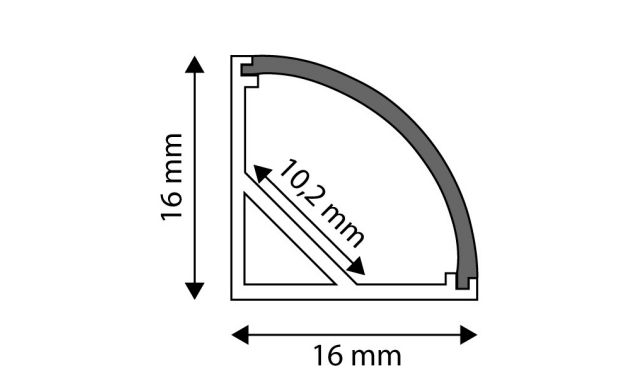

Date of issue: 2024-05-05

Page: 2/3

**PRODUCT SIZE**

Width: 21.9mm  
 Height: 5mm  
 Depth: 1 000mm

**PRODUCT PICTURE**

**CARDBOARD BOX**

EAN: 5999562289945  
 Packaging: 1/b  
 Dimensions: 20mm x 1 020mm x 5mm  
 Net weight: 184g  
 Gross weight: 210g

**PRODUCT OUTLINE**

**CARTON**

EAN: 5999562289952  
 Packaging: 1/b  
 Dimensions: 1 070mm x 190mm x 170mm  
 Net weight: 0.184kg  
 Gross weight: 0.21kg

**PALLET EXAMPLE**

Height:  
 Width: 120cm (std Euro pallet)  
 Mepth: 80cm (std Euro pallet)  
 Cartons per pallet: 1carton/pallet  
 Cartons per row:  
 Net weight: 0.184kg  
 Gross weight: 0.21kg