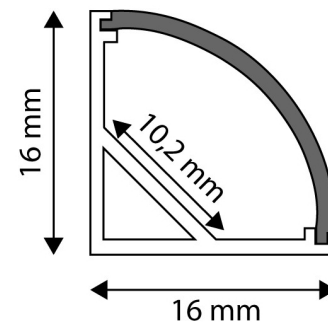

Date of issue: 2024-05-06

Page: 2/3

PRODUCT SIZE

Width: 21.9mm
 Height: 5mm
 Depth: 2 000mm

PRODUCT PICTURE

CARDBOARD BOX

EAN: 5999097910987
 Packaging: (2/bl)
 Dimensions: 20mm x 2 020mm x 5mm
 Net weight: 184g
 Gross weight: 210g

PRODUCT OUTLINE

CARTON

EAN: 5999097910994
 Packaging: (2/bl)
 Dimensions: 2 070mm x 200mm x 160mm
 Net weight: 0.184kg
 Gross weight: 0.21kg

PALLET EXAMPLE

Height:
 Width: 120cm (std Euro pallet)
 Mepth: 80cm (std Euro pallet)
 Cartons per pallet: 1carton/pallet
 Cartons per row:
 Net weight: 0.184kg
 Gross weight: 0.21kg