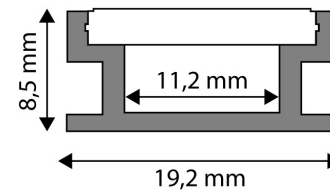

PRODUCT OUTLINE