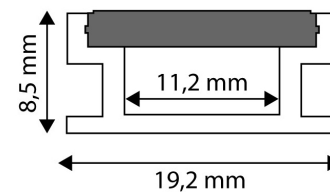

Page: 2/3

PRODUCT SIZE

Width: 19mm
 Height: 3mm
 Depth: 1 000mm

PRODUCT PICTURE

CARDBOARD BOX

EAN: 5999097910789
 Packaging: 1/b
 Dimensions: 3mm x 1 020mm x 20mm
 Net weight: 86g
 Gross weight: 97g

PRODUCT OUTLINE

CARTON

EAN: 5999097910796
 Packaging: 1/b
 Dimensions: 1 070mm x 200mm x 160mm
 Net weight: 0.086kg
 Gross weight: 0.097kg

PALLET EXAMPLE

Height:
 Width: 120cm (std Euro pallet)
 Mepth: 80cm (std Euro pallet)
 Cartons per pallet: 1carton/pallet
 Cartons per row:
 Net weight: 0.086kg
 Gross weight: 0.097kg