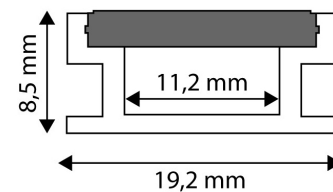

Page: 2/3

PRODUCT SIZE

Width: 19mm
 Height: 3mm
 Depth: 2 000mm

PRODUCT PICTURE

CARDBOARD BOX

EAN: 5999097910765
 Packaging: (2/bl)
 Dimensions: 3mm x 2 020mm x 20mm
 Net weight: 184g
 Gross weight: 210g

PRODUCT OUTLINE

CARTON

EAN: 5999097910772
 Packaging: (2/bl)
 Dimensions: 2 070mm x 200mm x 160mm
 Net weight: 0.184kg
 Gross weight: 0.21kg

PALLET EXAMPLE

Height:
 Width: 120cm (std Euro pallet)
 Mepth: 80cm (std Euro pallet)
 Cartons per pallet: 1carton/pallet
 Cartons per row:
 Net weight: 0.184kg
 Gross weight: 0.21kg