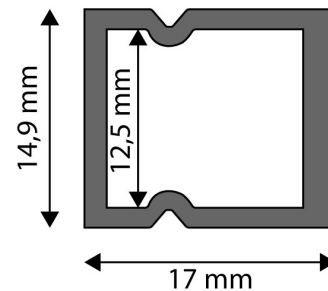

PRODUCT OUTLINE