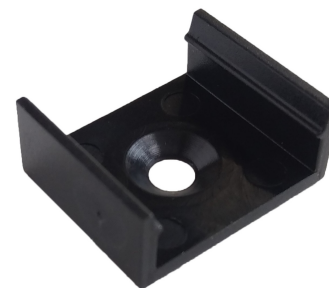

### BOX PICTURE

### TECHNICAL DETAILS

**Voltage:**  
**IP standard:**

**Avide Alu Profile Normal Mounting Clip Black**

**Product code:** AAP-NBL-CLIP  
**Brand link:** [avidelighting.com/qr/AAP-NBL-CLIP](https://avidelighting.com/qr/AAP-NBL-CLIP)  
**ID:** AB-190518  
**Company name:** Bramcke Hungary Kft.  
**Company address:** Kishatár utca 17., 4031 Debrecen

Date of issue: 2024-04-16

Page: 2/3

**PRODUCT SIZE**

Width: 15.21mm  
 Height: 7.04mm  
 Depth:

**PRODUCT PICTURE**

**CARDBOARD BOX**

EAN: 5999097910949  
 Packaging: 1/b  
 Dimensions:  
 Net weight: 3g  
 Gross weight: 3.2g