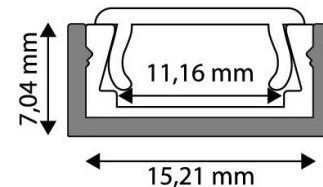

Date of issue: 2024-04-16

Page: 2/3

**PRODUCT SIZE**

Width: 15.21mm  
 Height: 7.04mm  
 Depth:

**PRODUCT PICTURE**

**CARDBOARD BOX**

EAN: 5999097910949  
 Packaging: 1/b  
 Dimensions:  
 Net weight: 3g  
 Gross weight: 3.2g

**PRODUCT OUTLINE**

**CARTON**

EAN: 5999097910956  
 Packaging: 1/b  
 Dimensions:  
 Net weight: 0.003kg  
 Gross weight: 0.0032kg

**PALLET EXAMPLE**

Height:  
 Width: 120cm (std Euro pallet)  
 Mepth: 80cm (std Euro pallet)  
 Cartons per pallet: 1carton/pallet  
 Cartons per row:  
 Net weight: 0.003kg  
 Gross weight: 0.0032kg