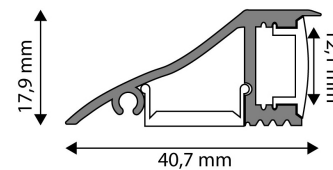

QR code:

Date of issue: 2024-05-05

Page: 2/3

PRODUCT SIZE

Width:	17.9mm
Height:	40.7mm
Depth:	1 000mm

PRODUCT PICTURE

CARDBOARD BOX

EAN:	5999097910468
Packaging:	1/b
Dimensions:	41mm x 1 020mm x 18mm
Net weight:	86g
Gross weight:	97g

PRODUCT OUTLINE

CARTON

EAN:	5999097910475
Packaging:	1/b
Dimensions:	1 070mm x 175mm x 185mm
Net weight:	0.086kg
Gross weight:	0.097kg

PALLET EXAMPLE

Height:	
Width:	120cm (std Euro pallet)
Depth:	80cm (std Euro pallet)
Cartons per pallet:	1carton/pallet
Cartons per row:	
Net weight:	0.086kg
Gross weight:	0.097kg