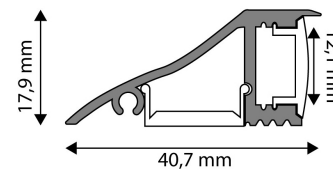

Page: 1/3

SPECIFICATIONS

EAN code: 5999097910482
Working temperature:
Packaging: (2/bl)
Certifications: CE

BOX PICTURE

TECHNICAL DETAILS

Voltage:
IP standard:

Avide Alu Profile Wall 2m

Product code: AAP-W-2M
Brand link: avidelighting.com/qr/AAP-W-2M
ID: AB-190518
Company name: Bramcke Hungary Kft.
Company address: Kishatár utca 17., 4031 Debrecen

QR code:

Date of issue: 2024-05-05

Page: 2/3

PRODUCT SIZE

Width: 17.9mm
Height: 40.7mm
Depth: 2 000mm

PRODUCT PICTURE

CARDBOARD BOX

EAN: 5999097910482
Packaging: (2/bl)
Dimensions: 41mm x 2 020mm x 18mm
Net weight: 184g
Gross weight: 210g

PRODUCT OUTLINE

CARTON

EAN: 5999097910499
Packaging: (2/bl)
Dimensions: 2 070mm x 175mm x 185mm
Net weight: 0.184kg
Gross weight: 0.21kg

PALLET EXAMPLE

Height:
Width: 120cm (std Euro pallet)
Mepth: 80cm (std Euro pallet)
Cartons per pallet: 1carton/pallet
Cartons per row:
Net weight: 0.184kg
Gross weight: 0.21kg