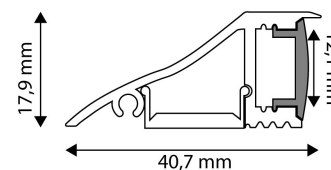

Page: 2/3

PRODUCT SIZE

Width: 17.9mm
 Height: 40.7mm
 Depth: 2 000mm

PRODUCT PICTURE

CARDBOARD BOX

EAN: 5999097910628
 Packaging: (2/bl)
 Dimensions: 41mm x 2 020mm x 18mm
 Net weight: 184g
 Gross weight: 210g

PRODUCT OUTLINE

CARTON

EAN: 5999097910635
 Packaging: (2/bl)
 Dimensions: 2 070mm x 175mm x 185mm
 Net weight: 0.184kg
 Gross weight: 0.21kg

PALLET EXAMPLE

Height:
 Width: 120cm (std Euro pallet)
 Mepth: 80cm (std Euro pallet)
 Cartons per pallet: 1carton/pallet
 Cartons per row:
 Net weight: 0.184kg
 Gross weight: 0.21kg