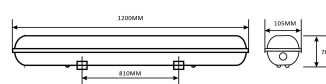

PRODUCT OUTLINE