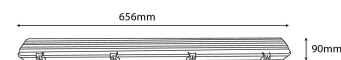

PRODUCT OUTLINE