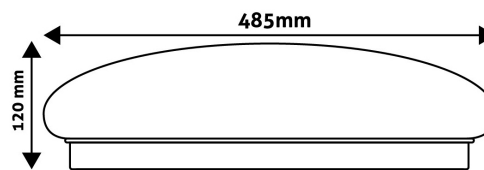

PRODUCT OUTLINE