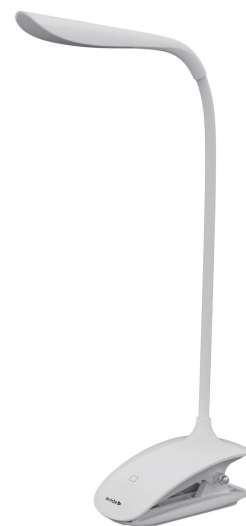

Avide LED Desk Lamp Clip White 1.5W

Product code: ABLDL-CLIP-1.5W
Brand link: avidelighting.com/qr/ABLDL-CLIP-1.5W
ID: AB-190518
Company name: Bramcke Hungary Kft.
Company address: Kishatár utca 17., 4031 Debrecen

QR code:

Date of issue: 2024-04-23

Page: 2/3

PRODUCT SIZE

Width: 56mm
Height: 350mm
Depth:

CARDBOARD BOX

EAN: 5999097933108
Packaging: 1/b 60/c 720/p
Dimensions: 221mm x 121mm x 61mm
Net weight: 177g
Gross weight: 238g

CARTON

EAN: 5999097933115
Packaging: 1/b 60/c 720/p
Dimensions: 630mm x 380mm x 475mm
Net weight: 10.62kg
Gross weight: 14.28kg

PALLET EXAMPLE

Height:
Width: 120cm (std Euro pallet)
Depth: 80cm (std Euro pallet)
Cartons per pallet: 12carton/pallet
Cartons per row:
Net weight: 127.44kg
Gross weight: 171.36kg

PRODUCT PICTURE