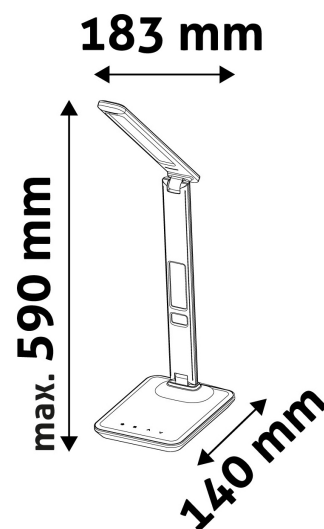

PRODUCT OUTLINE