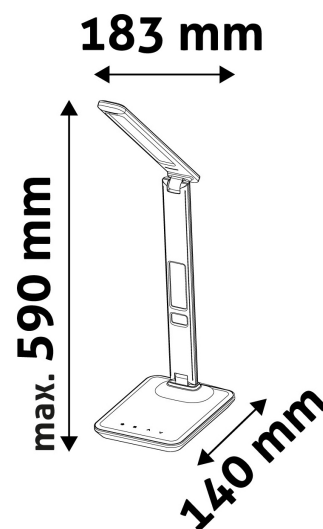

### TECHNICAL DETAILS

**Wattage:** 6W  
**Voltage:** 220-240V  
**Built-in battery:** No  
**Beam angle:** 170°  
**Dimmability:** Yes  
**Lumen output:** 350lm  
**Color temperature:** 5 000K  
**Lifetime:** 30 000h  
**Energy class:** G  
**Type of LED:** SMD2835  
**Number of LEDs:** 36pcs  
**CRI:** 80  
**IP standard:** IP20

**Date of issue:** 2024-05-01  
**Page:** 2/3

**PRODUCT SIZE**

Width: 183mm  
 Height: 590mm  
 Depth:

**CARDBOARD BOX**

EAN: 5999562280584  
 Packaging: 1/b 12/c 288/p  
 Dimensions: 171mm x 390mm x 60mm  
 Net weight: 822g  
 Gross weight: 1 069g

**CARTON**

EAN: 5999562280607  
 Packaging: 1/b 12/c 288/p  
 Dimensions: 410mm x 370mm x 385mm  
 Net weight: 9.864kg  
 Gross weight: 12.828kg

**PALLET EXAMPLE**

Height:  
 Width: 120cm (std Euro pallet)  
 Depth: 80cm (std Euro pallet)  
 Cartons per pallet: 24carton/pallet  
 Cartons per row: 6pcs  
 Net weight: 236.736kg  
 Gross weight: 307.872kg

**PRODUCT PICTURE**

**PRODUCT OUTLINE**