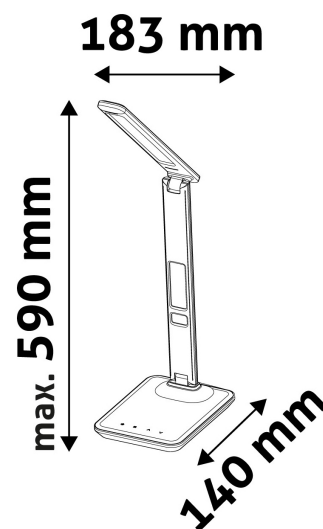

### TECHNICAL DETAILS

**Wattage:** 6W  
**Voltage:** 220-240V  
**Built-in battery:** No  
**Beam angle:** 170°  
**Dimmability:** Yes  
**Lumen output:** 360lm  
**Color temperature:**  
**Lifetime:** 30 000h  
**Energy class:** G  
**Type of LED:** SMD2835  
**Number of LEDs:** 36pcs  
**CRI:** 80  
**IP standard:** IP20

**Date of issue:** 2024-05-07  
**Page:** 2/3

**PRODUCT SIZE**

Width: 183mm  
 Height: 590mm  
 Depth:

**CARDBOARD BOX**

EAN: 5999097909400  
 Packaging: 1/b 12/c 288/p  
 Dimensions: 171mm x 390mm x 60mm  
 Net weight: 822g  
 Gross weight: 1 069g

**CARTON**

EAN: 5999097909417  
 Packaging: 1/b 12/c 288/p  
 Dimensions: 410mm x 370mm x 385mm  
 Net weight: 9.864kg  
 Gross weight: 12.828kg

**PALLET EXAMPLE**

Height:  
 Width: 120cm (std Euro pallet)  
 Depth: 80cm (std Euro pallet)  
 Cartons per pallet: 24carton/pallet  
 Cartons per row: 6pcs  
 Net weight: 236.736kg  
 Gross weight: 307.872kg

**PRODUCT PICTURE**

**PRODUCT OUTLINE**