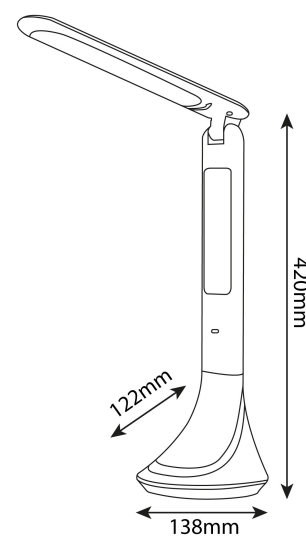

PRODUCT OUTLINE