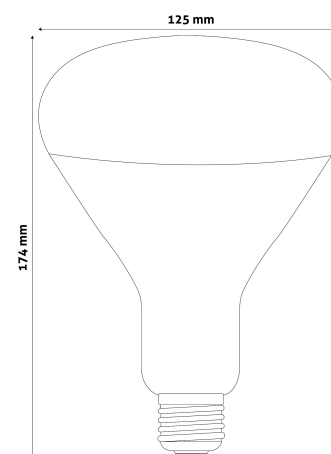

PRODUCT OUTLINE