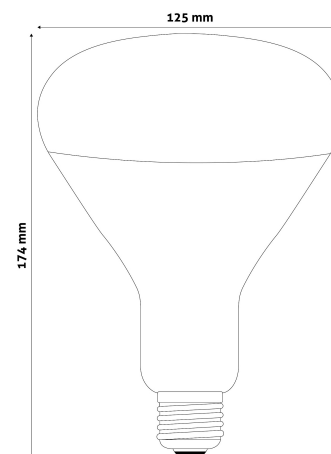

PRODUCT OUTLINE