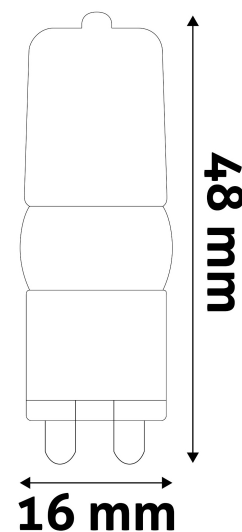

PRODUCT OUTLINE