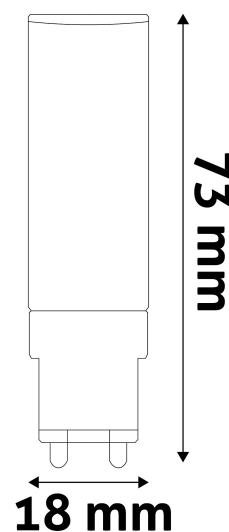

PRODUCT OUTLINE