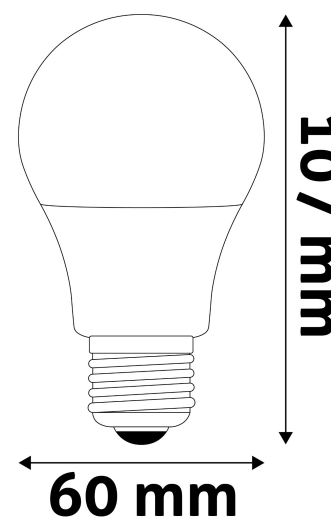

PRODUCT OUTLINE