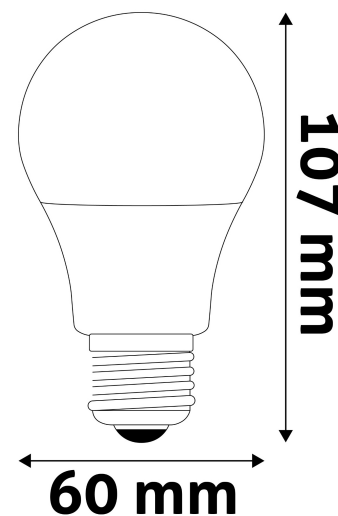

Wattage: 8W
Voltage: 220-240V
Beam angle: 180°
Dimmability: No
Lumen output: 806lm
Color temperature: 2 700K
Lifetime: 15 000h
Energy class: F
CRI: 80
IP standard: IP20

BOX PICTURE

Avide LED Globe A60 8W E27 EW 2700K

Page: 2/3

PRODUCT SIZE

Diameter: 60mm
Height: 107mm

CARDBOARD BOX

EAN: 5999097917108
Packaging: 1/b 100/c 3500/p
Dimensions: 58mm x 132mm x 58mm
Net weight: 29g
Gross weight: 42g

CARTON

EAN: 5999097917115
Packaging: 1/b 100/c 3500/p
Dimensions: 620mm x 225mm x 320mm
Net weight: 2.9kg
Gross weight: 4.2kg

PALLET EXAMPLE

Height:
Width: 120cm (std Euro pallet)
Mepth: 80cm (std Euro pallet)
Cartons per pallet: 35carton/pallet
Cartons per row:
Net weight: 101.5kg
Gross weight: 147kg

PRODUCT PICTURE

PRODUCT OUTLINE