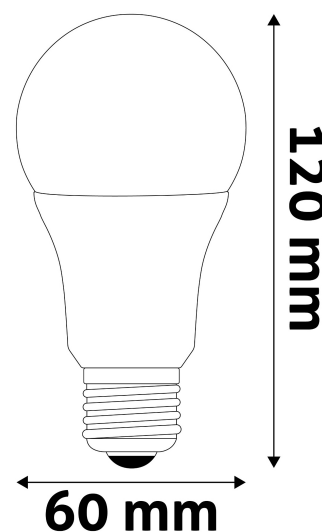

PRODUCT OUTLINE