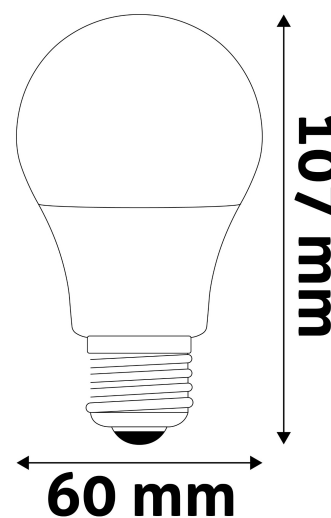

Wattage: 8W
Voltage: 220-240V
Beam angle: 180°
Dimmability: No
Lumen output: 806lm
Color temperature: 4 000K
Lifetime: 15 000h
Energy class: F
CRI: 80
IP standard: IP20

BOX PICTURE

Avide LED Globe A60 8W E27 NW 4000K

Page: 2/3

PRODUCT SIZE

Diameter: 60mm
Height: 107mm

CARDBOARD BOX

EAN: 5999562284940
Packaging: 1/b 100/c 3500/p
Dimensions: 61mm x 136mm x 61mm
Net weight: 29g
Gross weight: 42g

CARTON

EAN: 5999562284957
Packaging: 1/b 100/c 3500/p
Dimensions: 630mm x 240mm x 320mm
Net weight: 2.9kg
Gross weight: 4.2kg

PALLET EXAMPLE

Height:
Width: 120cm (std Euro pallet)
Mepth: 80cm (std Euro pallet)
Cartons per pallet: 35carton/pallet
Cartons per row: 5pcs
Net weight: 101.5kg
Gross weight: 147kg

PRODUCT PICTURE

PRODUCT OUTLINE