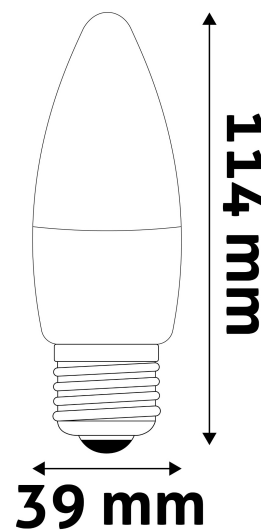

**TECHNICAL DETAILS**

**Wattage:** 8W  
**Voltage:** 220-240V  
**Beam angle:** 200°  
**Dimmability:** No  
**Lumen output:** 810lm  
**Color temperature:** 3 000K  
**Lifetime:** 25 000h  
**Energy class:** F  
**CRI:** 80  
**IP standard:** IP20

Date of issue: 2024-04-23

Page: 2/3

**PRODUCT SIZE**

Diameter: 39mm  
 Height: 114mm

**CARDBOARD BOX**

EAN: 5999097925103  
 Packaging: 1/b 100/c 7000/p  
 Dimensions: 40mm x 145mm x 40mm  
 Net weight: 19g  
 Gross weight: 26g

**CARTON**

EAN: 5999097925110  
 Packaging: 1/b 100/c 7000/p  
 Dimensions: 420mm x 210mm x 252mm  
 Net weight: 1.9kg  
 Gross weight: 2.6kg

**PALLET EXAMPLE**

Height:  
 Width: 120cm (std Euro pallet)  
 Depth: 80cm (std Euro pallet)  
 Cartons per pallet: 70carton/pallet  
 Cartons per row:  
 Net weight: 133kg  
 Gross weight: 182kg

**PRODUCT PICTURE**

**PRODUCT OUTLINE**