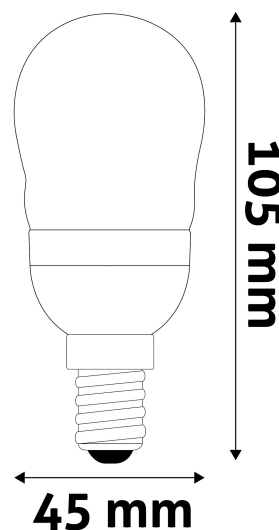

PRODUCT OUTLINE