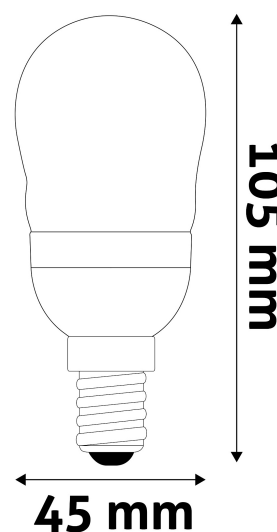

**TECHNICAL DETAILS**

**Wattage:** 6W  
**Voltage:** 220-240V  
**Beam angle:** 160°  
**Dimmability:** No  
**Lumen output:** 530lm  
**Color temperature:** 2 700K  
**Lifetime:** 25 000h  
**Energy class:** F  
**CRI:** 80  
**IP standard:** IP20

**Date of issue:** 2024-05-03  
**Page:** 2/3

**PRODUCT SIZE**

**Diameter:** 45mm  
**Height:** 105mm

**CARDBOARD BOX**

**EAN:** 5999097919065  
**Packaging:** 1/b 100/c 4800/p  
**Dimensions:** 46mm x 46mm x 112mm  
**Net weight:** 20g  
**Gross weight:** 28g

**CARTON**

**EAN:** 5999097919072  
**Packaging:** 1/b 100/c 4800/p  
**Dimensions:** 495mm x 245mm x 245mm  
**Net weight:** 2kg  
**Gross weight:** 2.8kg

**PALLET EXAMPLE**

**Height:**  
**Width:** 120cm (std Euro pallet)  
**Depth:** 80cm (std Euro pallet)  
**Cartons per pallet:** 48carton/pallet  
**Cartons per row:**  
**Net weight:** 96kg  
**Gross weight:** 134.4kg

**PRODUCT PICTURE**

**PRODUCT OUTLINE**