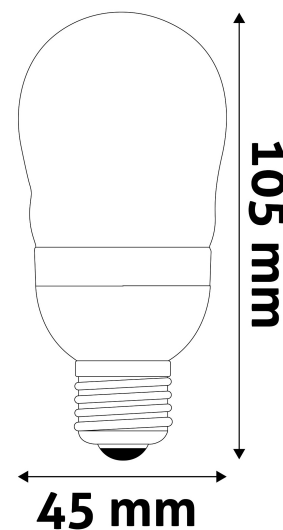

PRODUCT OUTLINE