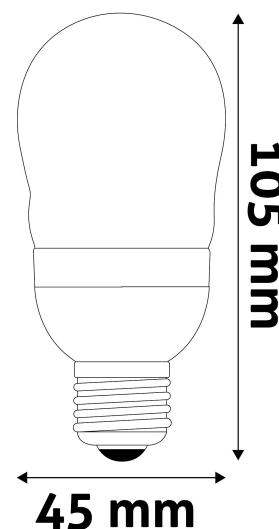

Wattage: 6W
Voltage: 220-240V
Beam angle: 160°
Dimmability: No
Lumen output: 540lm
Color temperature: 3 000K
Lifetime: 25 000h
Energy class: F
CRI: 80
IP standard: IP20

BOX PICTURE

Avide LED Globe Mini B45 6W E27 WW 3000K

Page: 2/3

PRODUCT SIZE

Diameter:	45mm
Height:	105mm

PRODUCT PICTURE

CARDBOARD BOX

EAN:	5999562285343
Packaging:	1/b 100/c 4800/p
Dimensions:	46mm x 46mm x 140mm
Net weight:	20g
Gross weight:	28g

PRODUCT OUTLINE

CARTON

EAN:	5999562285350
Packaging:	1/b 100/c 4800/p
Dimensions:	495mm x 245mm x 245mm
Net weight:	2kg
Gross weight:	2.8kg

PALLET EXAMPLE

Height:	
Width:	120cm (std Euro pallet)
Depth:	80cm (std Euro pallet)
Cartons per pallet:	48carton/pallet
Cartons per row:	
Net weight:	96kg
Gross weight:	134.4kg