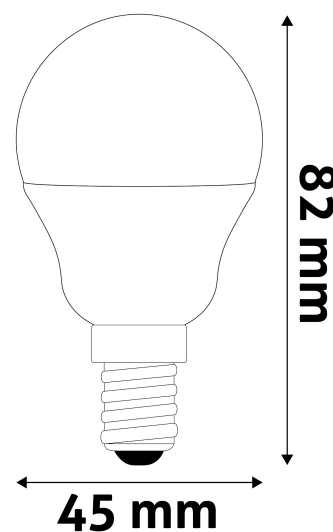

PRODUCT OUTLINE