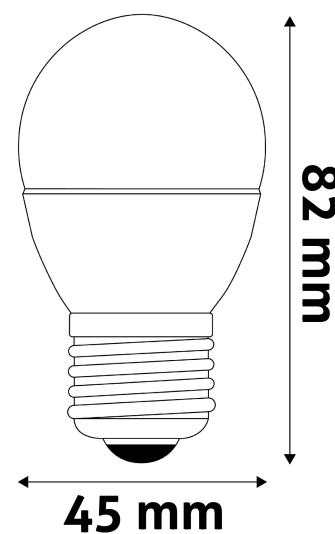

PRODUCT OUTLINE