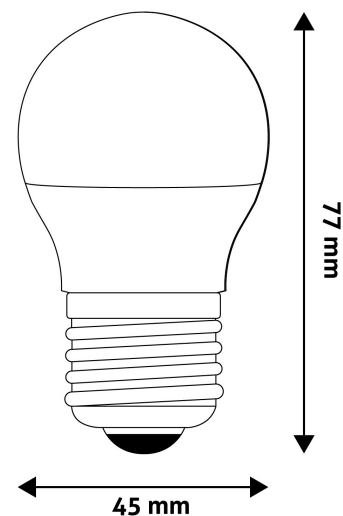

PRODUCT OUTLINE