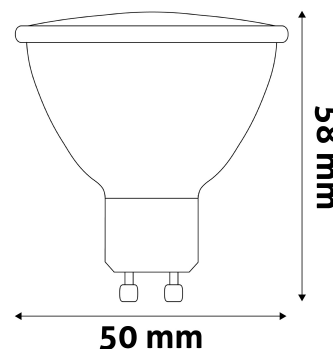

PRODUCT OUTLINE