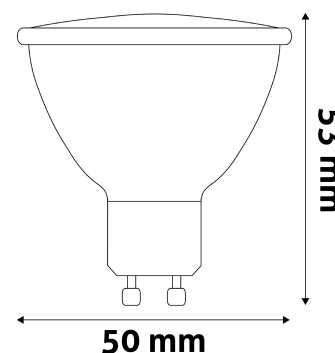

PRODUCT OUTLINE