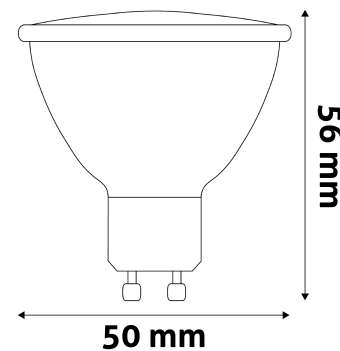

Wattage:	7W
Voltage:	220-240V
Beam angle:	36°
Dimmability:	No
Lumen output:	610lm
Color temperature:	3 000K
Lifetime:	25 000h
Energy class:	G
CRI:	80
IP standard:	IP20

BOX PICTURE

Avide LED Spot Alu+Plastic 7W GU10 36° WW 3000K

Page: 2/3

PRODUCT SIZE

Diameter: 50mm
Height: 56mm

CARDBOARD BOX

EAN: 5999562288764
Packaging: 1/b 100/c 4800/p
Dimensions: 51mm x 94mm x 51mm
Net weight: 24g
Gross weight: 32g

CARTON

EAN: 5999562288733
Packaging: 1/b 100/c 4800/p
Dimensions: 280mm x 280mm x 272mm
Net weight: 2.4kg
Gross weight: 3.2kg

PALLET EXAMPLE

Height:
Width: 120cm (std Euro pallet)
Mepth: 80cm (std Euro pallet)
Cartons per pallet: 48carton/pallet
Cartons per row:
Net weight: 115.2kg
Gross weight: 153.6kg

PRODUCT PICTURE

PRODUCT OUTLINE