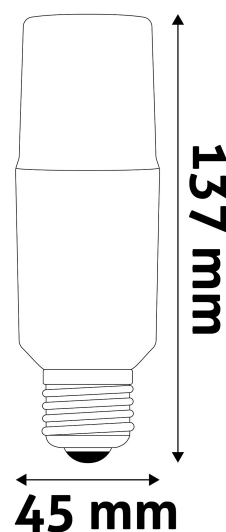

PRODUCT OUTLINE