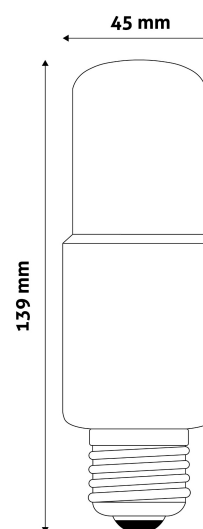

PRODUCT OUTLINE